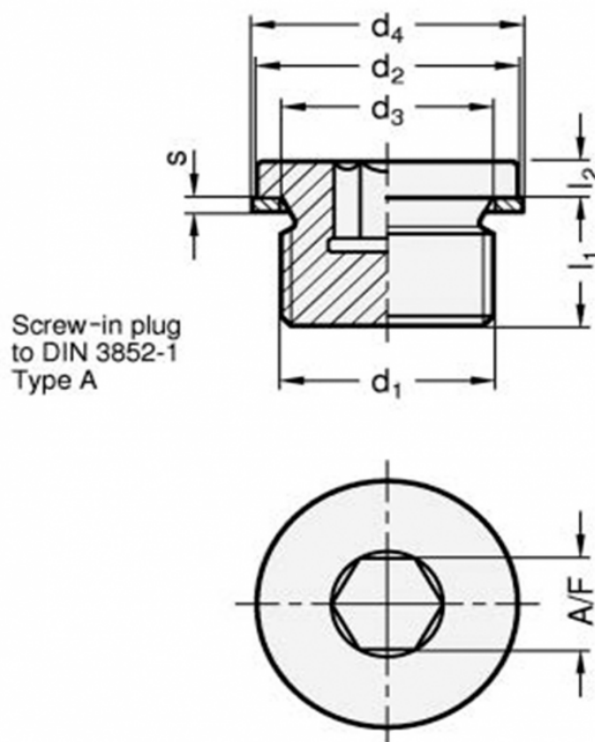

Article number: 20908STG114A

Description: E+G Threaded plug DIN 908-ST-G1 1/4-A

Measures

A/F = 22

d1 = G1 1/4

d2h14 = 49

d3 = 42.2

d4 = 49

l1 = 16

l2 = 5

s = 2

Weight in (g) = 185